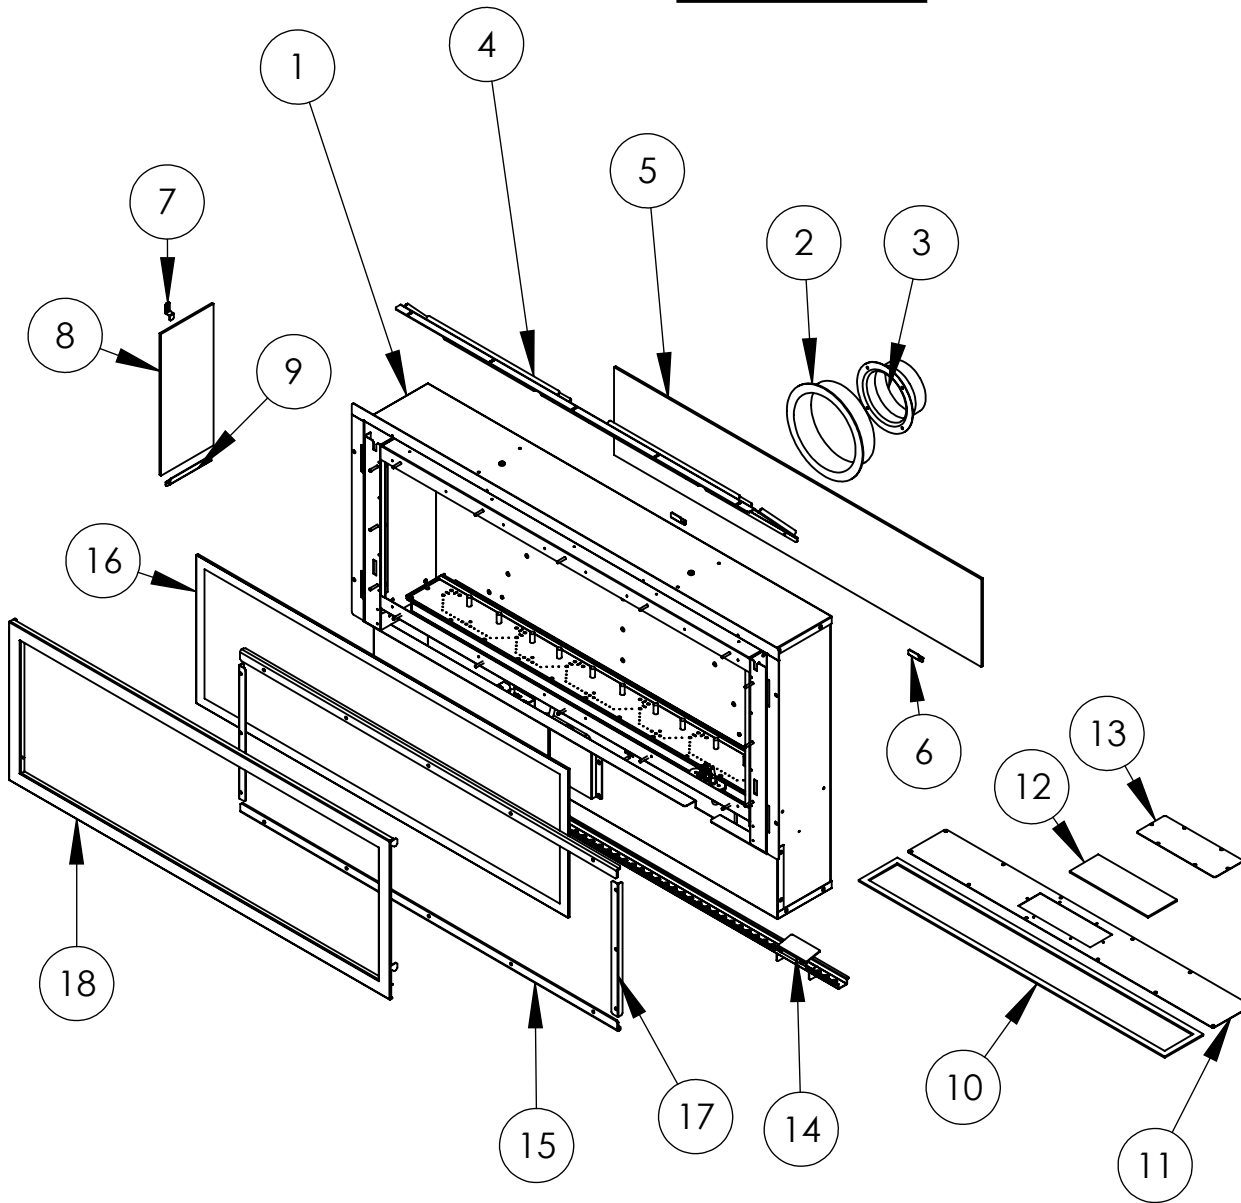

# 890 HD BF Burner Tray

ITEM NO.	Description	Part NO	QTY.
1	890 HD BF Control Support	8775	1
2	Remote Valve	6590	1
3	890 HD BF Injector Pipe	8751	1
4	890 HD BF Injector Cover Gasket	8758	1
5	890 HD BF BF Injector Cover	8768	1
6	890 HD BF BF Injector Support	8769	1
7	Injector	2108	1
8	890 HD BF Pilot Pipe	8753	1
9	890 HD BF Inlet Pipe	8752	1
10	Inlet elbow and PTP	2189	1
11	Teddington Control Board (EDB)	7150	1
12	890 HD BF Silencer	8759	1
13	890 HD BF V2 Burner Assembly	8764	1
14	bulk head pilot		1

# 890 HD BF Relief Flap Assy

ITEM NO.	PART NUMBER	DESCRIPTION	QTY.
1	890 HD BF V2 Relief Flap	8778	1
2	890 HD BF V2 Relief Flap gasket	8778	1
3	890 HD BF V2 Relief Flap Plate	8779	1
4	Hexagon Thin Nut ISO - 4035 - M4 - N	1173	4

# 890 HD BF

ITEM NO.	PART NUMBER	DESCRIPTION	QTY.
1	890 HD BF firebox	8763	1
2	Outer Spigot	Spigot: 3887 / Gasket: 4176	1
3	Flue Spigot	Spigot: 2169 / Gasket: 2111	1
4	890 HD BF Outer Baffle Plate	8765	1
5	890 HD BF Rear Glass Panel	8749	1
6	890 HD BF Rear liner Support	8766	2
7	890 HD BF Side Panel Clamp	8773	2
8	890 HD BF Side Glass Panel	8750	2
9	890 HD BF Side liner Support	8767	2
10	890 HD BF Inspection Cover Gasket	8792	1
11	890 HD BF Inspection Cover	8774	1
12	890 HD BF Gas Plate Cover Gasket	8757	1
13	890 HD BF Gas Plate Cover	8776	1
14	890 HD BF Burner Front Cover Assy	8777	1
15	Rob top glass clamp (redrawn for exploded drawing)	8771	2
16	Glass panel assembly	8748	1
17	890 HD BF Glass Side Fixing Bkt	8770	2
18	890 HD BF Fascia Assy	8772	1