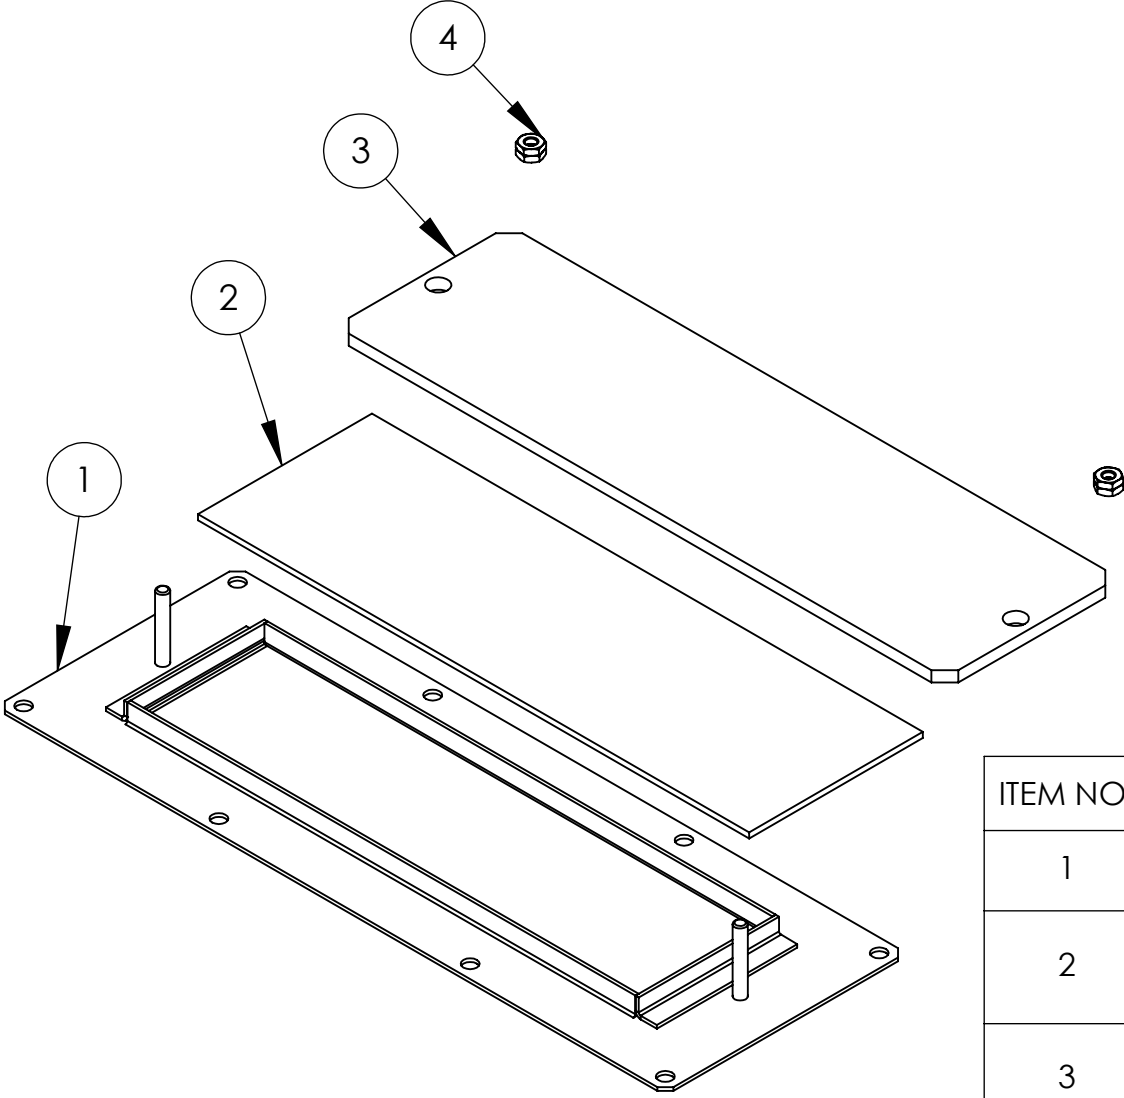

# 890 HD BF Burner Tray

ITEM NO.	Description	Part NO	QTY.
1	890 HD BF Control Support	8775	1
2	Remote Valve	6590	1
3	890 HD BF Injector Pipe	8751	1
4	890 HD BF Injector Cover Gasket	8758	1
5	890 HD BF BF Injector Cover	8768	1
6	890 HD BF BF Injector Support	8769	1
7	Injector	2108	1
8	890 HD BF Pilot Pipe	8753	1
9	890 HD BF Inlet Pipe	8752	1
10	Inlet elbow and PTP	2189	1
11	Teddington Control Board (EDB)	7150	1
12	890 HD BF Silencer	8759	1
13	890 HD BF V2 Burner Assembly	8764	1
14	bulk head pilot		1

# 890 HD BF Relief Flap Assy

ITEM NO.	PART NUMBER	DESCRIPTION	QTY.
1	890 HD BF V2 Relief Flap	8778	1
2	890 HD BF V2 Relief Flap gasket	8778	1
3	890 HD BF V2 Relief Flap Plate	8779	1
4	Hexagon Thin Nut ISO - 4035 - M4 - N	1173	4

# 890 HD BF

ITEM NO.	PART NUMBER	DESCRIPTION	QTY.
1	890 HD BF firebox	8763	1
2	Outer Spigot	Spigot: 3887 / Gasket: 4176	1
3	Flue Spigot	Spigot: 2169 / Gasket: 2111	1
4	890 HD BF Outer Baffle Plate	8765	1
5	890 HD BF Rear Glass Panel	8749	1
6	890 HD BF Rear liner Support	8766	2
7	890 HD BF Side Panel Clamp	8773	2
8	890 HD BF Side Glass Panel	8750	2
9	890 HD BF Side liner Support	8767	2
10	890 HD BF Inspection Cover Gasket	8792	1
11	890 HD BF Inspection Cover	8774	1
12	890 HD BF Gas Plate Cover Gasket	8757	1
13	890 HD BF Gas Plate Cover	8776	1
14	890 HD BF Burner Front Cover Assy	8777	1
15	Rob top glass clamp (redrawn for exploded drawing)	8771	2
16	Glass panel assembly	8748	1
17	890 HD BF Glass Side Fixing Bkt	8770	2
18	890 HD BF Fascia Assy	8772	1