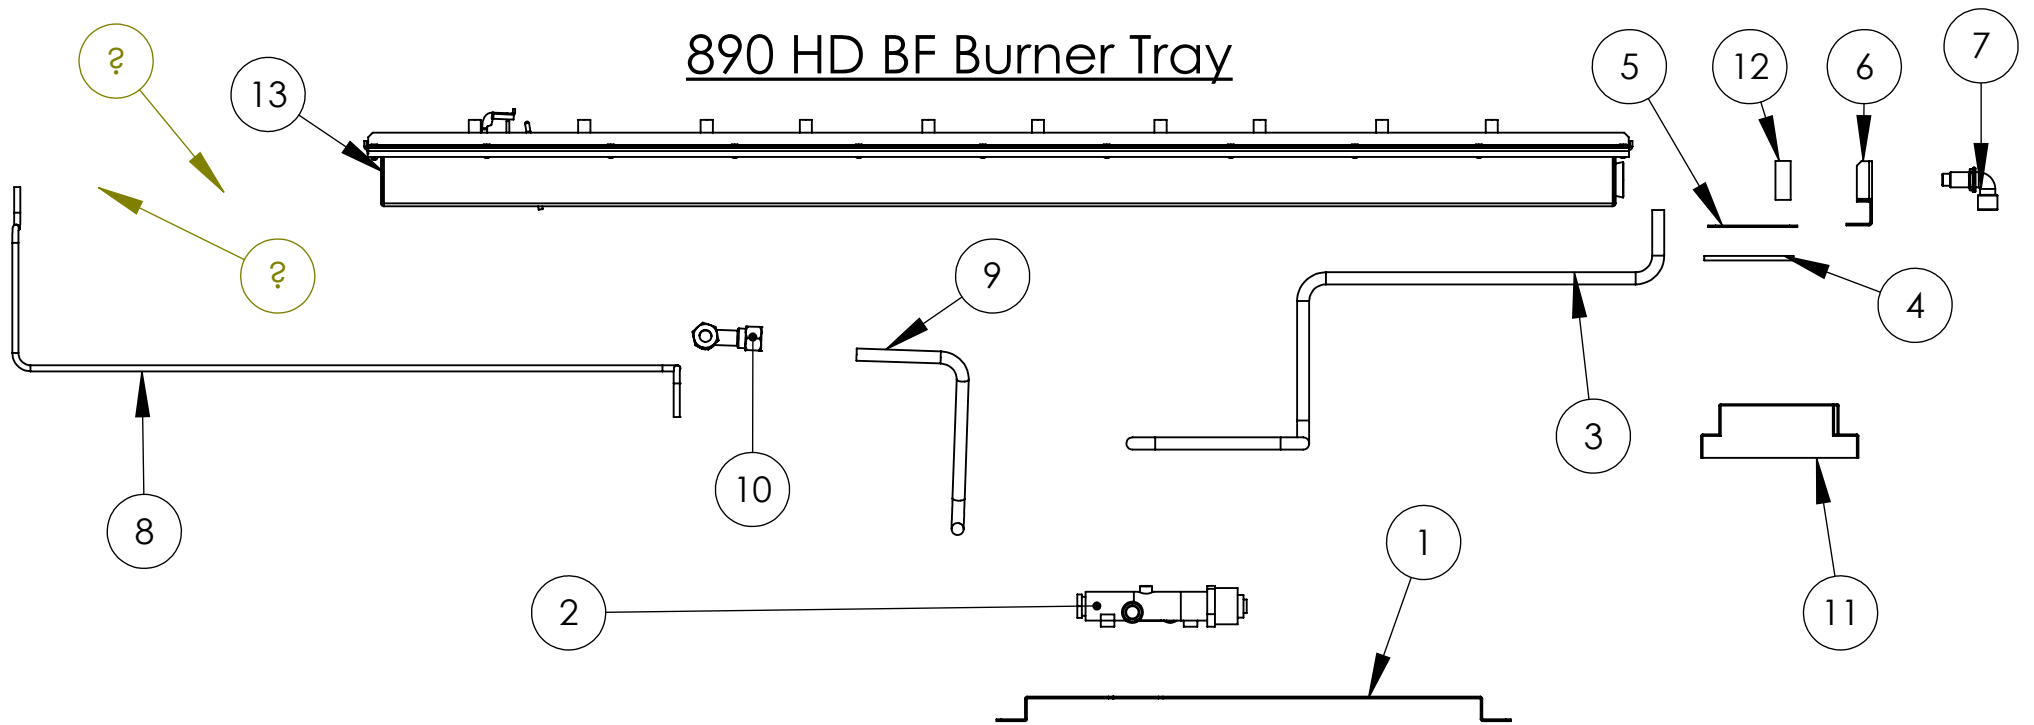

# 890 HD BF Burner Tray

ITEM NO.	Description	Part NO	QTY.
1	890 HD BF Control Support	8775	1
2	Remote Valve	6590	1
3	890 HD BF Injector Pipe	8751	1
4	890 HD BF Injector Cover Gasket	8758	1
5	890 HD BF BF Injector Cover	8768	1
6	890 HD BF BF Injector Support	8769	1
7	Injector	2108	1
8	890 HD BF Pilot Pipe	8753	1
9	890 HD BF Inlet Pipe	8752	1
10	Inlet elbow and PTP	2189	1
11	Teddington Control Board (EDB)	7150	1
12	890 HD BF Silencer	8759	1
13	890 HD BF V2 Burner Assembly	8764	1
14	bulk head pilot		1

# 890 HD BF Relief Flap Assy

ITEM NO.	PART NUMBER	DESCRIPTION	QTY.
1	890 HD BF V2 Relief Flap	8778	1
2	890 HD BF V2 Relief Flap gasket	8778	1
3	890 HD BF V2 Relief Flap Plate	8779	1
4	Hexagon Thin Nut ISO - 4035 - M4 - N	1173	4

# 890 HD BF

ITEM NO.	PART NUMBER	DESCRIPTION	QTY.
1	890 HD BF firebox	8763	1
2	Outer Spigot	Spigot: 3887 / Gasket: 4176	1
3	Flue Spigot	Spigot: 2169 / Gasket: 2111	1
4	890 HD BF Outer Baffle Plate	8765	1
5	890 HD BF Rear Glass Panel	8749	1
6	890 HD BF Rear liner Support	8766	2
7	890 HD BF Side Panel Clamp	8773	2
8	890 HD BF Side Glass Panel	8750	2
9	890 HD BF Side liner Support	8767	2
10	890 HD BF Inspection Cover Gasket	8792	1
11	890 HD BF Inspection Cover	8774	1
12	890 HD BF Gas Plate Cover Gasket	8757	1
13	890 HD BF Gas Plate Cover	8776	1
14	890 HD BF Burner Front Cover Assy	8777	1
15	Rob top glass clamp (redrawn for exploded drawing)	8771	2
16	Glass panel assembly	8748	1
17	890 HD BF Glass Side Fixing Bkt	8770	2
18	890 HD BF Fascia Assy	8772	1